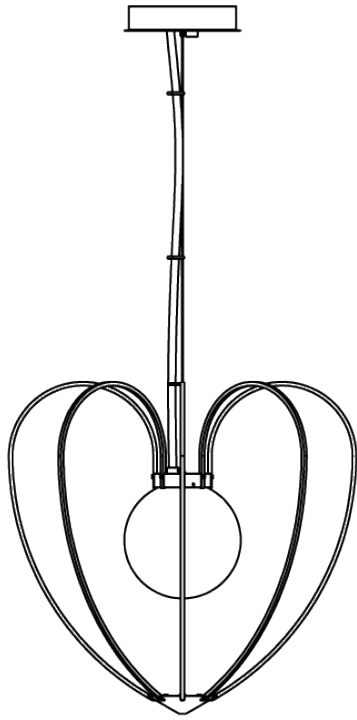

Product data sheet

Date: December 18th 2021

QUASAR
H O L L A N D

ABOUT **KENGI BLACK**

SUSPENSION by Sybille van Gammeren

Inspired by the Physalis Alkekengi plant, with a touch of Art Deco. Organic in look and feel, but strong in detailed construction. The cotton cable reaches for the ceiling, threaded like a branch, reaching for the sun. The finish of each structure is paired with its own coloured cable. The thickness of the cable increases with the size of the fixture. Every Kengi is unique, featuring its own mouth-blown glass ball.

H

DIMENSIONS

Ø 75 cm 29.5 inch
H 71 cm 28 inch

CANOPY

Ø 25 cm 9.8 inch
H 5 cm 2 inch

CABLELENGTH

Up to 200 cm 78 inch

LIGHTSOURCE

1 x E27 led (not included)

INCLUDED

No

FINISH

Green 
White 
Brown 

TYPE.NR

| | |
|--------------------|--|
| TYPE | suspension |
| STANDARD | Standard colour of the ø15mm cable for the Kengi Black 75 is red. |
| OPTIONAL | Cable colour black instead of anthracite. Extra cable length per meter. |
| TRANSFORMER/DRIVER | n/a |
| DIMMING | depending bulb used |
| CLASSIFICATION | UL no IP20 yes |
| ENERGY LABEL | n/a |
| YEAR OF DESIGN | 2019 |