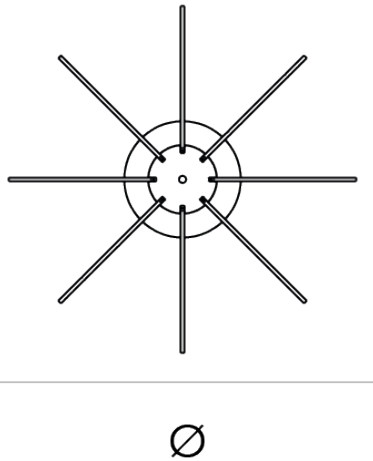

Product data sheet

Date: December 18th 2021

QUASAR
H O L L A N D

ABOUT **KENGI BLACK**

SUSPENSION by Sybille van Gammeren

Inspired by the Physalis Alkekengi plant, with a touch of Art Deco. Organic in look and feel, but strong in detailed construction. The cotton cable reaches for the ceiling, threaded like a branch, reaching for the sun. The finish of each structure is paired with its own coloured cable. The thickness of the cable increases with the size of the fixture. Every Kengi is unique, featuring its own mouth-blown glass ball.

H

DIMENSIONS

Ø 75 cm 29.5 inch
H 71 cm 28 inch

CANOPY

Ø 25 cm 9.8 inch
H 5 cm 2 inch

CABLELENGTH

Up to 200 cm 78 inch

LIGHTSOURCE

1 x E27 led (not included)

INCLUDED

No

FINISH

Green 
White 
Brown 

TYPE.NR

| | |
|--------------------|--|
| TYPE | suspension |
| STANDARD | Standard colour of the ø15mm cable for the Kengi Black 75 is red. |
| OPTIONAL | Cable colour black instead of anthracite. Extra cable length per meter. |
| TRANSFORMER/DRIVER | n/a |
| DIMMING | depending bulb used |
| CLASSIFICATION | UL no IP20 yes |
| ENERGY LABEL | n/a |
| YEAR OF DESIGN | 2019 |